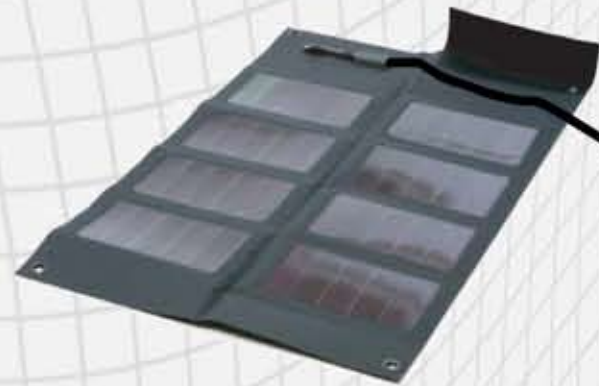

Mobile Production Studio

designed for *The Illuminated Thread*

The Sun

GSE SUNLINQ SP-12
12 Watt Portable Solar Panel

Canon BP-819 Battery
[X2]

Canon VIXIA HF10
16GB Internal Flash Memory
High Definition Camcorder

15" MacBook Pro
with Final Cut Express and Adobe Suite

LaCie Rugged Portable Hard Disk
[500 GB]

Dynamic Power
Mini Battery Charger Kit
with fold-in wall plug, car & EU adapters